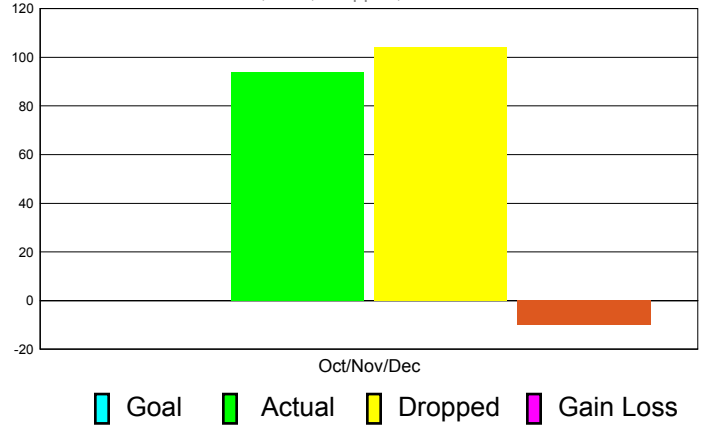

### YTD Status Quo Clubs 2010-2011

Status Quo Clubs Compared to Status Quo Members

## MEMBERSHIP

**Membership Results  
2011-2012**

**Membership  
2010-2011**

Month	Net Memb Goal	Actual New Memb	Actual Dropped Memb	Gain/Loss of Memb	Gain/Loss of Memb
Oct/Nov/Dec	0	94	104	-10	-4
<b>Totals</b>	<b>0</b>	<b>94</b>	<b>104</b>	<b>-10</b>	<b>-4</b>

### Membership Results 2011-2012

Goal, New, Dropped, Gain/Loss